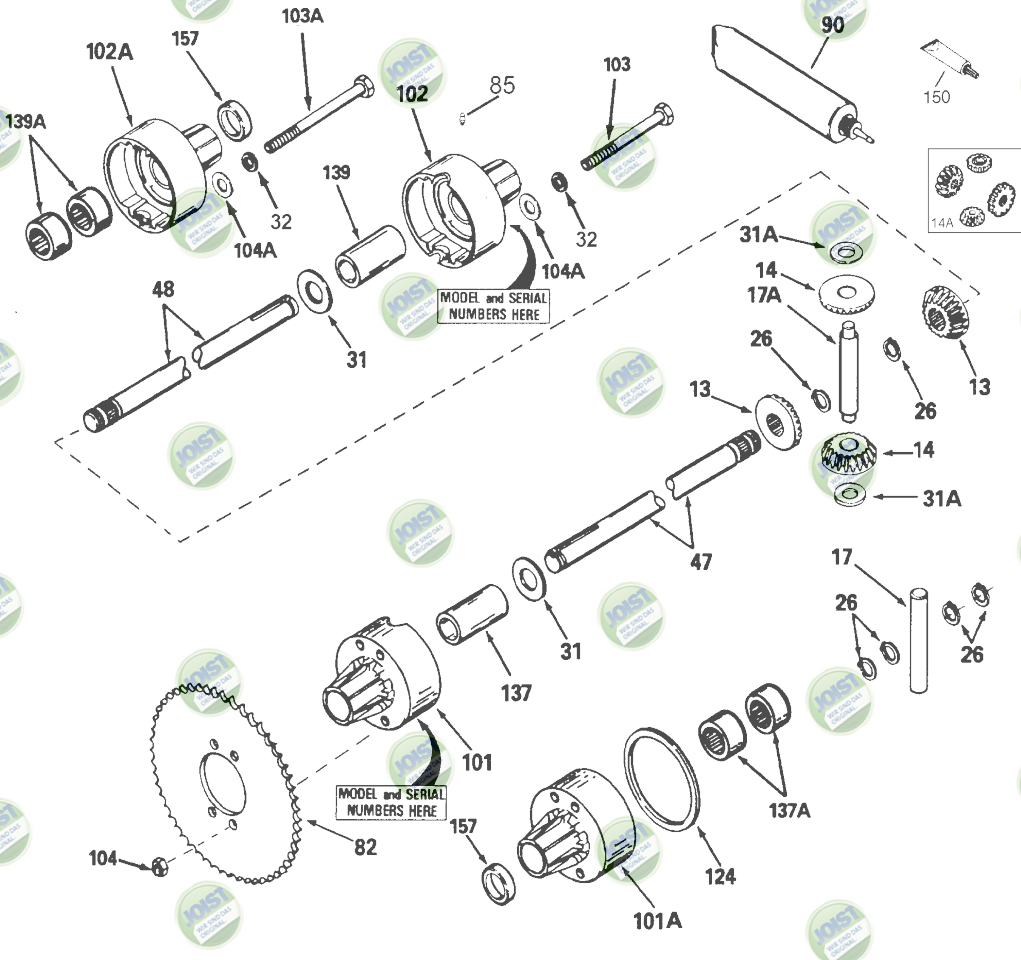

ILLUSTRATION SHOWS TYPICAL PARTS ONLY. ORDER BY PART NUMBER. PARTS NOT LISTED ARE SUPPLIED BY OEM.

VIEW 1 OF 2

Part List

p100b.10_pg1 100-100-129A / Differential

| REF # | ITEM # | DESCRIPTION | QTY | REMARK |
|-------|---------|------------------------------------|-----|--------------------------------|
| | 794701 | Replacement 100-129A Differential | | |
| 13 | 778368 | Bevel Gear (13 teeth) (Incl. 14) | 2 | |
| 14 | 778368 | Bevel Pinion (13 teeth) (Incl. 13) | 2 | |
| 17 | 786040 | Drive Pin | 1 | |
| 26 | 792125 | Retaining Ring (pkg of 2) | 4 | |
| 31 | 780001 | Flat Washer .750 ID x .056W | 2 | |
| 31A | 780096 | Flat Washer .625 ID x .057W | 2 | |
| 82 | 786041A | Optional sprocket (45-teeth) | 1 | 45 teeth - 7,389"OD |
| 82 | 786042 | Optional Sprocket (40-teeth) | 1 | 40 teeth - 6,650"OD |
| 82 | 786043 | Optional Sprocket (54-teeth) | 1 | 54 teeth - 8,823"OD |
| 82 | 786051 | Optional Sprocket (60-teeth) | 1 | 60 teeth - 9,841"OD |
| 82 | 786070 | Optional Sprocket (48-teeth) | 1 | (48 teeth - 7,920"OD) |
| 90 | 788067B | Grease | 1 | 32 oz. bottle Bentonite grease |
| 101 | 774344 | Differential Carrier (Incl. 137) | 1 | |
| 102 | 774345 | Differential Carrier (Incl. 139) | 1 | |
| 103 | 792044 | Screw 5/16-18 x 4" | 4 | |
| 104 | 792042 | Locknut 5/16-18 | 4 | |
| 137 | 780077 | Bushing .7505 | 1 | |
| 139 | 780077 | Bushing .7505 | 1 | |

Part List

p100b.10_pg2 100-100-129A / Differential pg 2

| REF # | ITEM # | DESCRIPTION | QTY | REMARK |
|-------|--------|-----------------------------------|-----|--------|
| | 794701 | Replacement 100-129A Differential | | |
| 47E | 775045 | Axle (7-15/16" long) | 1 | |
| 48E | 775046 | Axle (20-1/8" long) | 1 | |

Part List

Tecumseh-Head 100-100-129A / Complete Replacement.

| REF # | ITEM # | DESCRIPTION | QTY | REMARK |
|-------|--------|-------------------------------------|-----|--------|
| 1 | 794701 | Complete Replacement - Differential | 1 | |